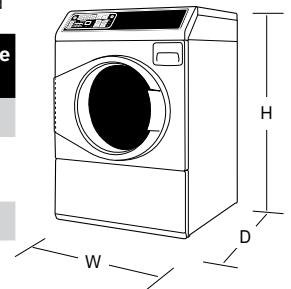

FRONT LOAD WASHERS & MATCHING DRYERS

FF7

DF7

Product Code	FF7005WN (White) FF7005SN (Stainless) FF7008WN (White, Right Hinged)	DF7000WG (White, Gas) DF7000WE (White, Electric) DF7000SG (Stainless, Gas) DF7000SE (Stainless, Electric)
Available Colors	White or Stainless Steel	White or Stainless Steel
Capacity – Cu. Ft.	3.5	7.0
Stainless Steel Wash Tub & Outer Tub	•	
Galvanized Cylinder		• (White)
Stainless Steel Cylinder		• (Stainless)
ADA Compliant	•	•
Preset Cycles	9	7
Temperature Selections	4	4
Spin Speed Selections	4	
Soil Level Selections	4	
Allergy Rinse	•	
Sanitize with Oxi	•	
Auto Dry Cycles		4
Anti-Wrinkle		•
Moisture Sensor		•
Eco Dry		•
Cylinder Light		•
End-of-Cycle Signal	•	•
Time Remaining Display	•	•
Favorite Cycles	•	•
Pedestal Available	White or Black	White or Black
Warranty	5-Year Parts & Labor	5-Year Parts & Labor
Model No.	AFNE9BSP116TW13 AFNE9BSP116TN13 AFNE9BSP116TW01	ADGE9BGS115TW01 ADEE9BGS175TW01 ADGE9BSS115TN01 ADEE9BSS175TN01

Agency approvals: cULus, CSA us star, MA gas board

Dimensions	W-Width	H-Height	D-Depth	Depth w/ Door Open	Depth w/ Hose & Door
FF7005WN / FF7005SE / FF7008WN	26 7/8"	40 7/16"	27 3/4"	53 7/8"	31 3/8"
DF7000WG / DF7000WE / DF7000SG / DF7000SE	26 7/8"	40 7/16"	28"	51 1/2"	–
PEDESTALS	26 7/8"	8"	27"	–	–